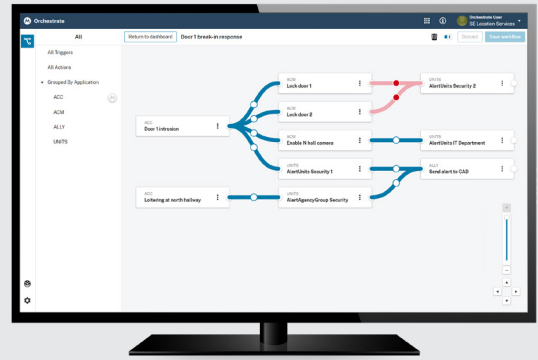

The same technology that keeps your team and facility safe also makes you better at everything you do. Safety Reimagined integrates the fundamental technologies to keep your facility connected and operations efficient – providing the assurance of safety you need to deliver on your missions and objectives.

SAFETY #1 PRIORITY

Safety for school staff, students and visitors ranked as top priority.*

*Motorola Solutions 2021 Education Survey

FOCUS ON WHAT MATTERS MOST. AUTOMATE THE REST.

Your organization's time is precious and managing the communications, video and software that comprise your security technology ecosystem can be a time-consuming, challenging task. With [Orchestrate](#), you can automate your workflows, manage operations, configure your technology and control your security ecosystem. For example, your team can utilize Orchestrate to create "if-this-then-that" workflows that automatically send notifications from situational awareness tools instantly to appropriate staff, directly on their communication devices. Orchestrate combines artificial intelligence with digital business logic to help organizations like yours configure how you detect, analyze, communicate and respond to events.

Orchestrate

Orchestrate enables us to receive alerts immediately from our access control system that are directly sent to our portable radios so security staff can immediately respond to an alert. This is critical in our security-sensitive locations... It enables us to put electronic security in locations that would require uniform security guards in the past."